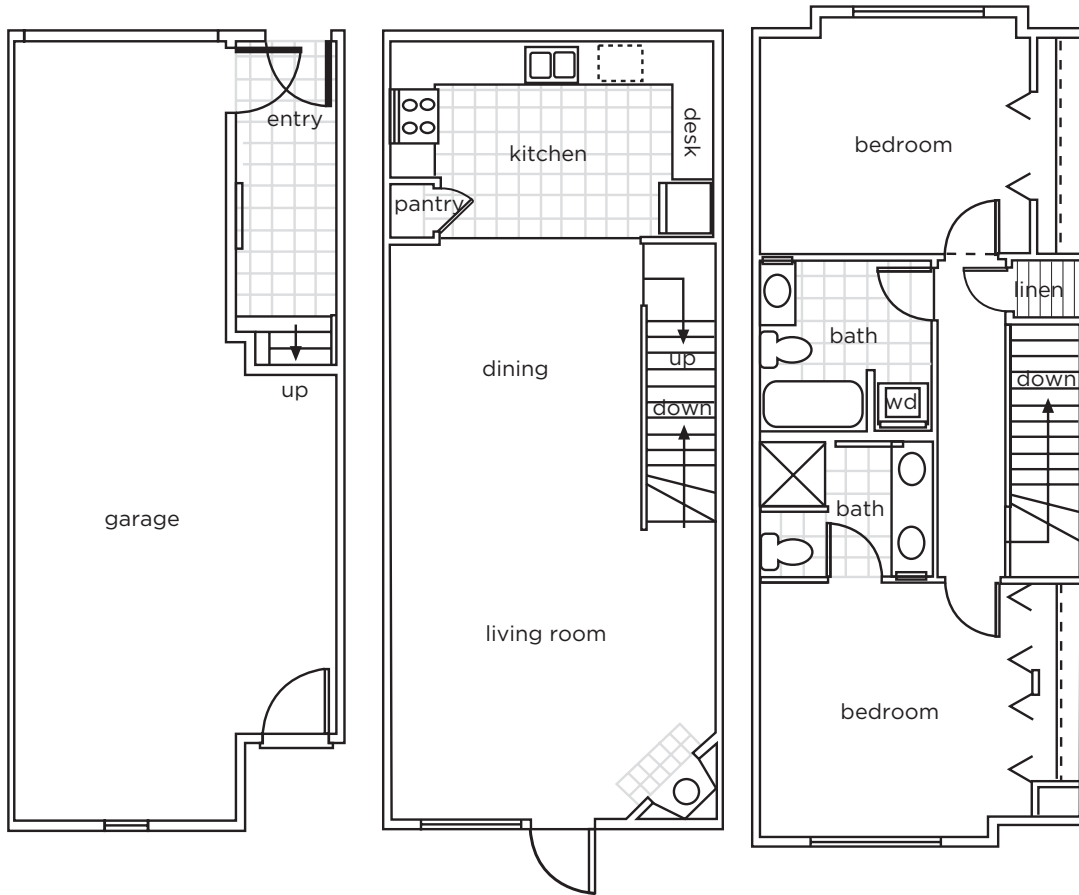

NORTHWYND AT COLUMBIA SHORES CONDOMINIUMS

dockside • 2 BED • 2 BATH

northwynd at columbia shores © 2010

Floor plans are representative. Other plans and variations may be available.
Specifications and plans are subject to change without notice.