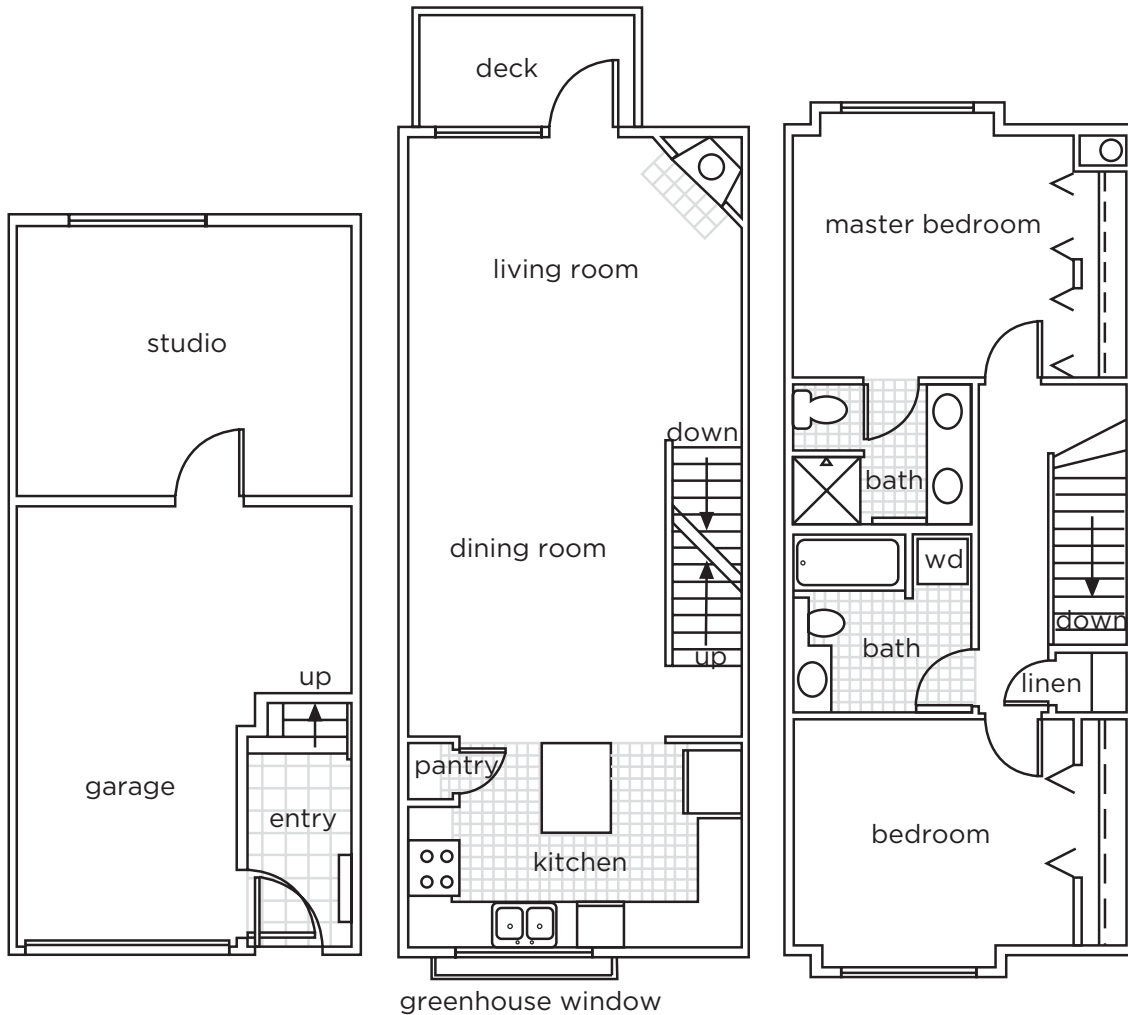

NORTHWYND AT COLUMBIA SHORES CONDOMINIUMS

portsmith • 2 BED • 2 BATH

northwynd at columbia shores © 2010

Floor plans are representative. Other plans and variations may be available. Specifications and plans are subject to change without notice.