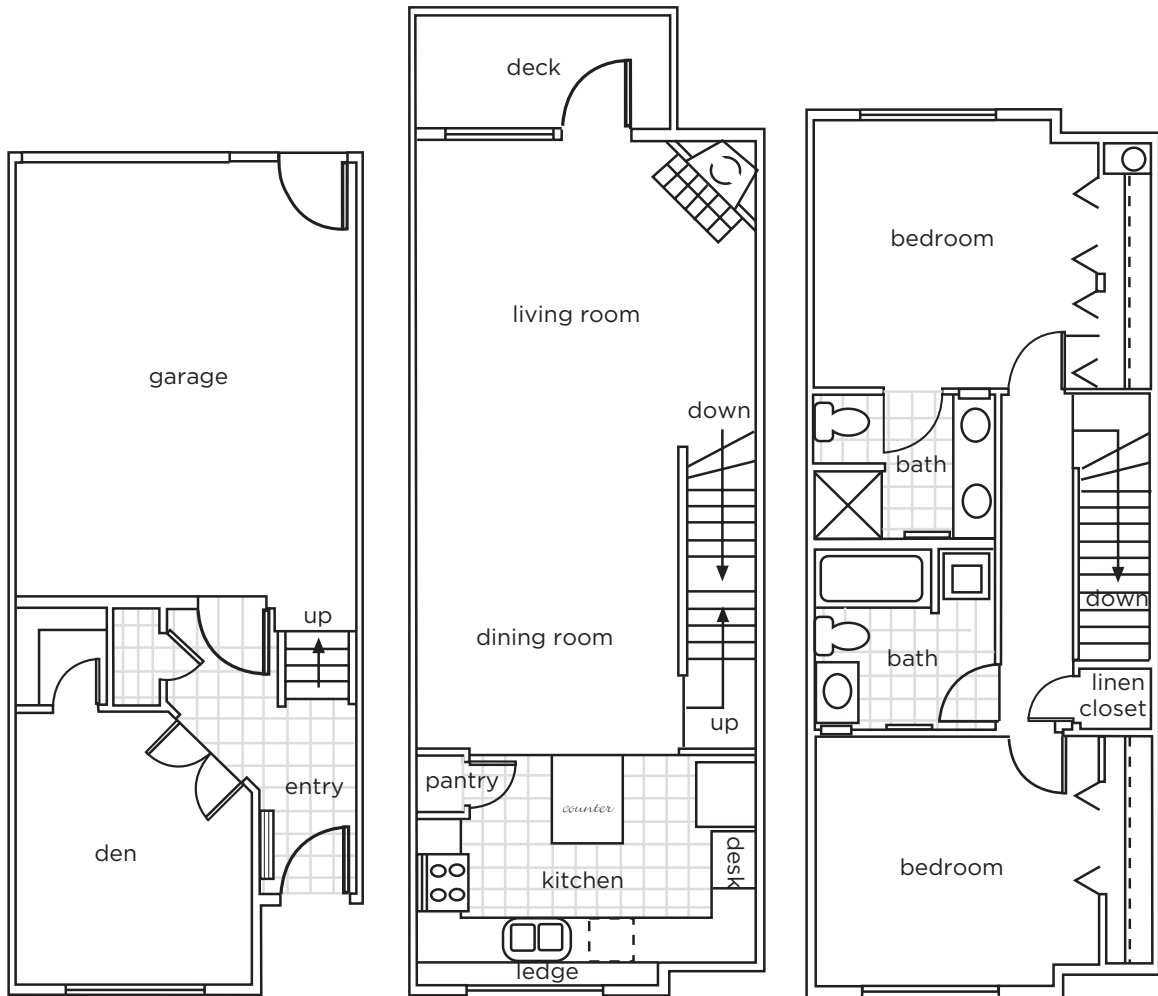

NORTHWYND AT COLUMBIA SHORES CONDOMINIUMS

spinnaker • 2 BED • 2 BATH

northwynd at columbia shores © 2010

Floor plans are representative. Other plans and variations may be available.
Specifications and plans are subject to change without notice.